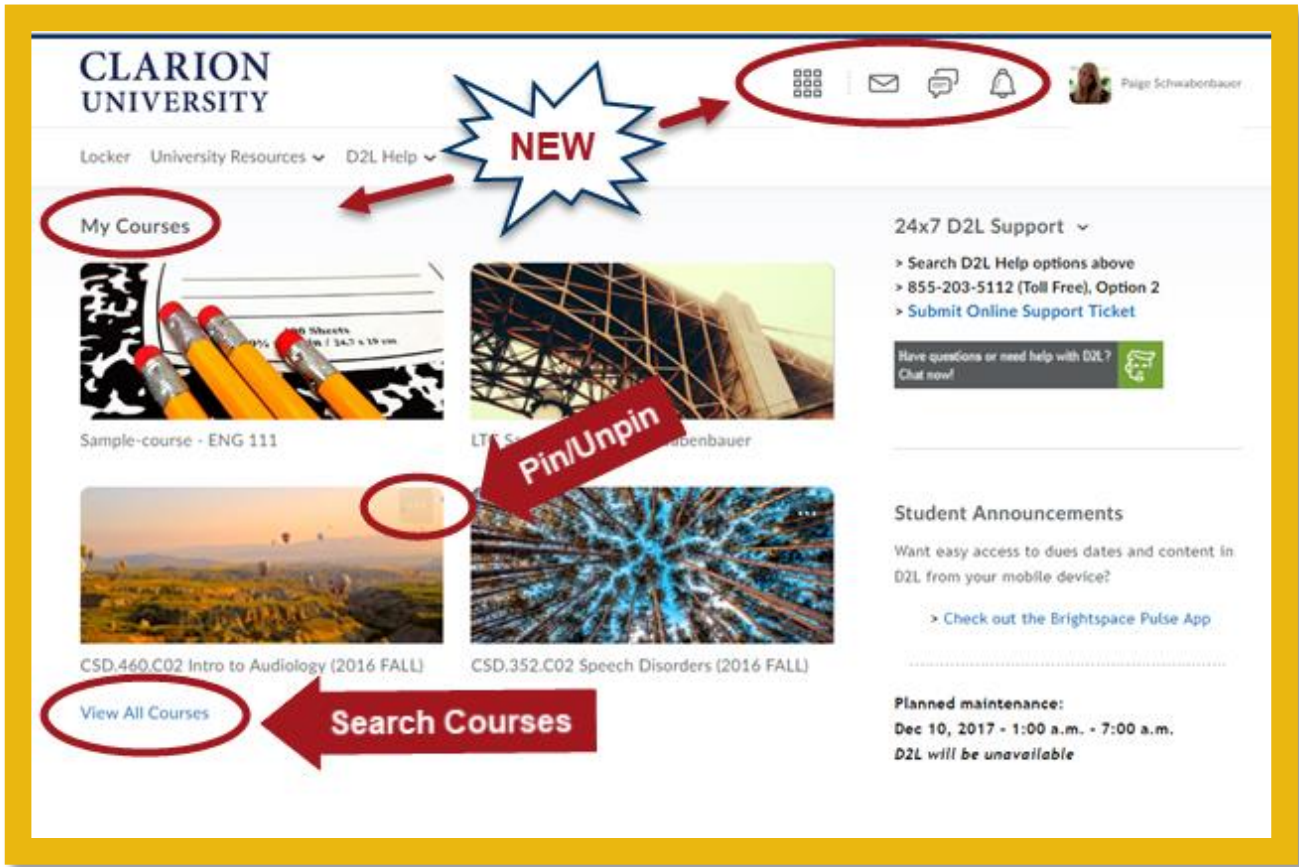

Daylight Experience Quickstart Guide

1. NEW - 'My Home' layout with changes to 'My Courses'
 - a. Must search and pin new courses/unpin old courses

2. NEW - 'Select a course' drop down
 - a. Now a tiled, "waffle" icon

3. NEW – Easy to find D2L Support and D2L Help links

- 4. NEW - Course layout with My Home and Course Home navigation changes
 - a. Click the Clarion University logo to navigate to My Home
 - b. Click the course title to navigate to Course Home