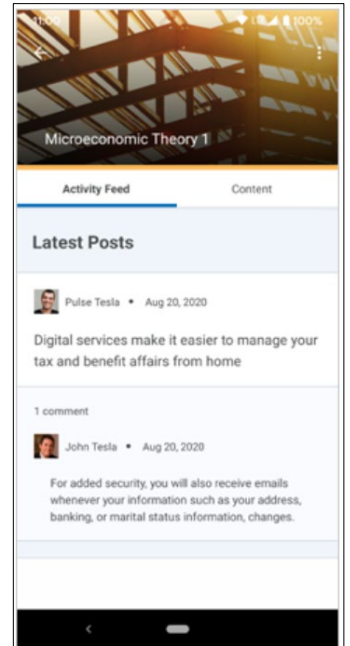

December - Monthly D2L Update Notification

D2L/Brightspace Learning Environment 20.20.12 - update on Dec. 18, 2020

Brightspace Pulse for Android – View Activity Feed posts and comments | NEW

To keep up to date on course activity, learners can now read Activity Feed posts and comments in Brightspace Pulse for **Android**. Learners can also receive Activity Feed notifications. For example, in courses with Activity Feed enabled, instructors can use Activity Feed to post reminders about upcoming assignments and links to course materials. Learners then receive push notifications about those posts in Brightspace Pulse, allowing them to view the Activity Feed post details in the app.

From the **Courses** tab, tapping a course opens it in Brightspace Pulse. *If Activity Feed is enabled in the course*, the **Activity Feed** tab is selected after opening the course.

From the **Notifications** tab, tapping an Activity Feed notification displays the associated post or comment in the Activity Feed.

Quizzes – New grading type for multi-select questions | NEW

For determining how points are assigned to blanks, a new grading type is available in the classic multi-select question experience: **Correct Answers, Limited Selections**. For this grading type, points are evenly distributed across correct answers only. The number of selections allowed is limited to the number of correct answers. Learners earn partial points for each correct answer selected. *Coming in January – Improved multi-select question creation workflow*