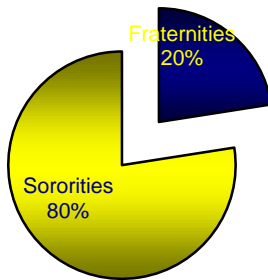

Clarion University of Pennsylvania Fraternity & Sorority Grade Report Fall 2017

General Student Body

	<u>Number</u>	<u>GPA</u>
Men:	1177	2.787
Women:	1811	3.231
Total Students:	2988	3.056

Fraternity & Sorority Community

	<u>Number</u>	<u>GPA</u>
Fraternities:	48	3.184
Sororities:	165	3.364
Total Members:	213	3.274

Greeks Dean's List 110

Miscellaneous Statistics

- The average fraternity size at Clarion University is 16 members.
- The average sorority size at Clarion University is 33 members.
- 4% of the full-time men attending Clarion University are fraternity members.
- 9.1% of the full-time women attending Clarion University are sorority members.
- 7.1% of all full-time students attending Clarion University are members of fraternities & sororities
- 52% of fraternity & sorority members in the community made the Dean's List.