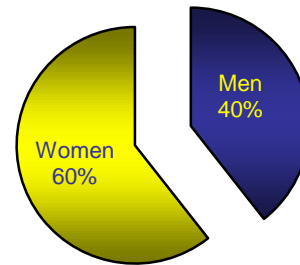

Clarion University of Pennsylvania Fraternity & Sorority Grade Report Fall 2017

General Student Body

	<u>Number</u>	<u>GPA</u>
Men:	1177	2.787
Women:	1811	3.231
Total Students:	2988	3.056

Fraternity & Sorority Community

	<u>Number</u>	<u>GPA</u>
Fraternities:	48	3.184
Sororities:	165	3.364
Total Members:	213	3.274

Greeks Dean's List 110

Miscellaneous Statistics

- The average fraternity size at Clarion University is 16 members.
- The average sorority size at Clarion University is 33 members.
- 4% of the full-time men attending Clarion University are fraternity members.
- 9.1% of the full-time women attending Clarion University are sorority members.
- 7.1% of all full-time students attending Clarion University are members of fraternities & sororities
- 52% of fraternity & sorority members in the community made the Dean's List.