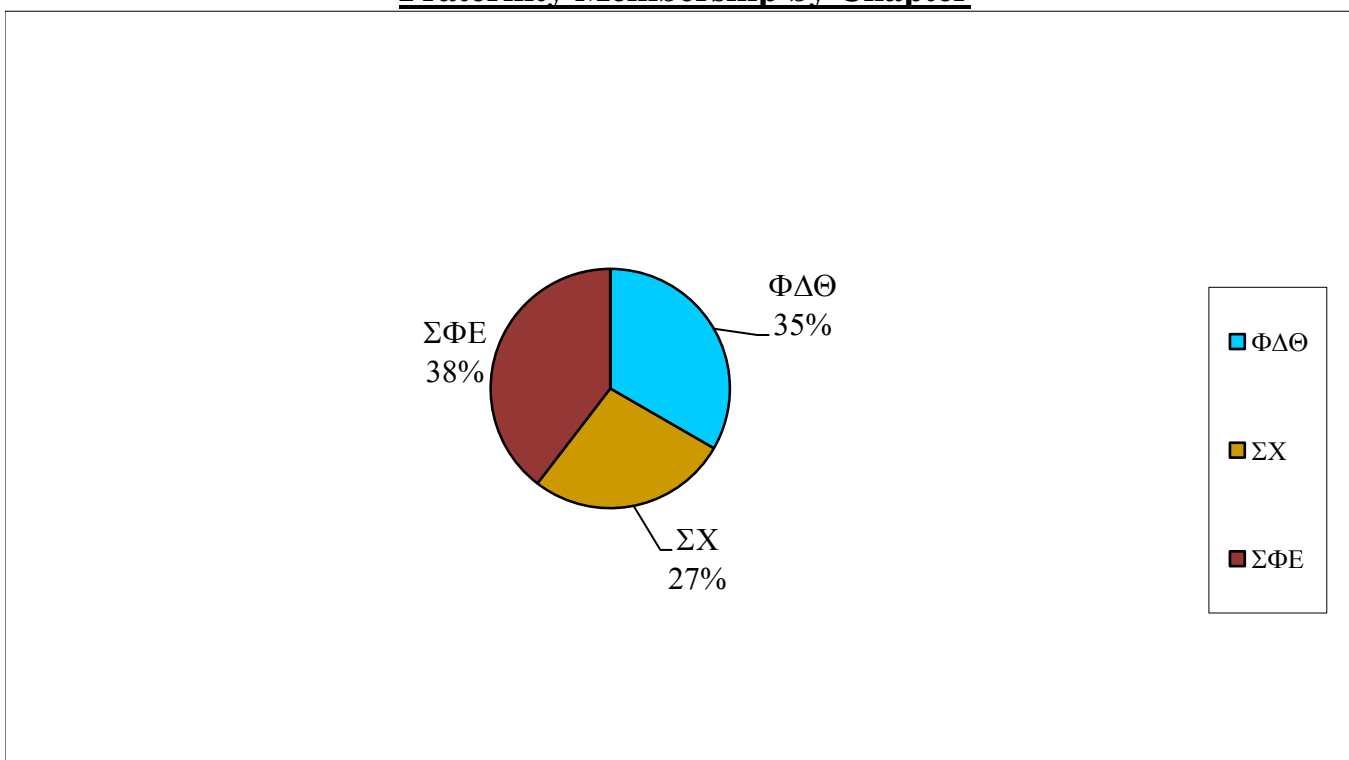

Clarion University Fraternity Grade Report - Fall 2017

<u>Fraternity</u>	<u>Active Members</u>		<u>Associate Members</u>		<u>Total Members</u>	
	Number	GPA	Number	GPA	Number	GPA
Phi Delta Theta	13	3.264	3	1.795	16	2.988
Sigma Chi	10	2.704	3	3.435	13	2.872
Sigma Phi Epsilon	18	3.556	1	3.667	19	3.562
<i>Fraternity Statistics</i>	41	3.150	7	3.023	48	3.184
<i>University Men's Average</i>	1177	2.787				
<i>Freshman Men's Average</i>	414	2.471				

Fraternity Membership by Chapter

ΦΔΘ 16
ΣΧ 13
ΣΦΕ 19