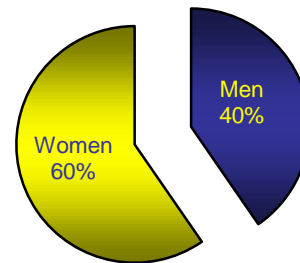

Clarion University of Pennsylvania Fraternity & Sorority Grade Report Spring 2016

General Student Body

| | <u>Number</u> | <u>GPA</u> |
|------------------------|---------------|--------------|
| Men: | 1178 | 2.836 |
| Women: | 1739 | 3.185 |
| Total Students: | 2917 | 3.044 |