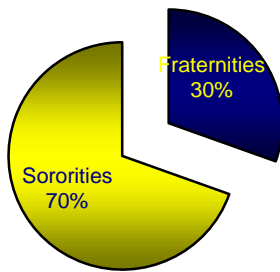

Fraternity & Sorority Community

	<u>Number</u>	<u>GPA</u>
Fraternities:	81	3.171
Sororities:	185	3.291
Total Members:	266	3.231

Members on Deans List:
149

Miscellaneous Statistics

The average fraternity size at Clarion University is 27 members.

The average sorority size at Clarion University is 37 members.

7% of the full-time men attending Clarion University are fraternity members.

11% of the full-time women attending Clarion University are sorority members.

9% of all full-time students attending Clarion University are members of fraternities & sororities

56% of students involved in fraternity & sorority life were on the Dean's List.

This report is based upon information obtained by the Assistant Director of the CLI from the University's Computing Services Department, and is based on full-time undergraduate students who were enrolled at Clarion University, during the Spring 2016 semester. Membership Information was submitted to the Center for Leadership & Involvement by the local chapters. Grade statistics were compiled by the Clarion University's Computing Services Department and the Assistant Director of CLI produced this report.