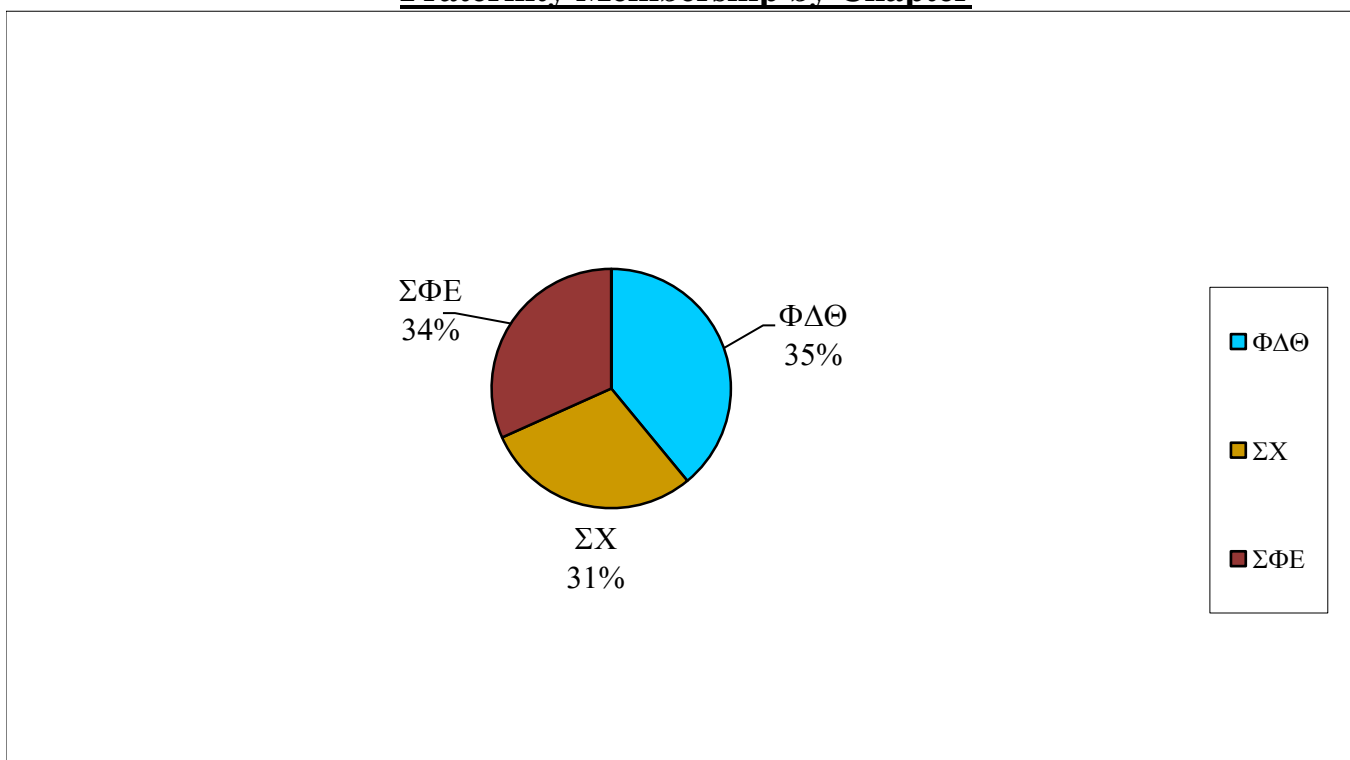

Clarion University Fraternity Grade Report - Spring 2016

<u>Fraternity</u>	<u>Active Members</u>		<u>Associate Members</u>		<u>Total Members</u>	
	Number	GPA	Number	GPA	Number	GPA
Phi Delta Theta	19	2.924	13	3.189	32	3.032
Sigma Chi	22	3.209	2	2.988	24	3.190
Sigma Phi Epsilon	22	3.358	4	3.157	26	3.327
<i>Fraternity Statistics</i>	63	3.150	19	3.023	82	3.124
<i>University Men's Average</i>	1178	2.836				
<i>Freshman Men's Average</i>	307	2.481				

Fraternity Membership by Chapter