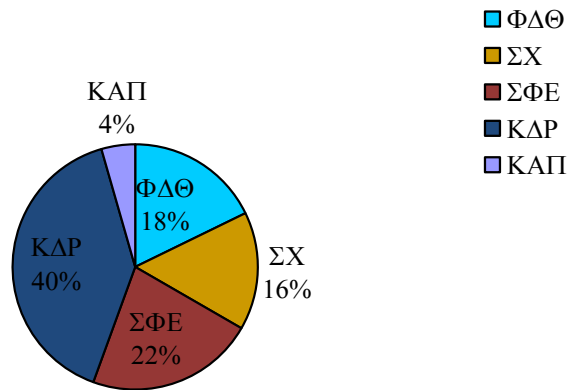

Clarion University Fraternity Grade Report - Fall 2019

<u>Fraternity</u>	Active Members		New Members		Total Members	
	Number	GPA	Number	GPA	Number	GPA
Phi Delta Theta	6	2.935	2	2.357	8	2.790
Sigma Chi	7	2.484	0	n/a	7	2.484
Sigma Phi Epsilon	10	3.017	0	n/a	10	3.017
Kappa Alpha Psi	2	2.334	0	n/a	2	2.334
Kappa Delta Rho	16	3.208	2	3.383	18	3.228
Fraternity Statistics	41	2.796	4	2.870	45	2.771

University Men's Average
Freshman Men's Average

947	2.910
290	2.756

Fraternity Membership by Chapter