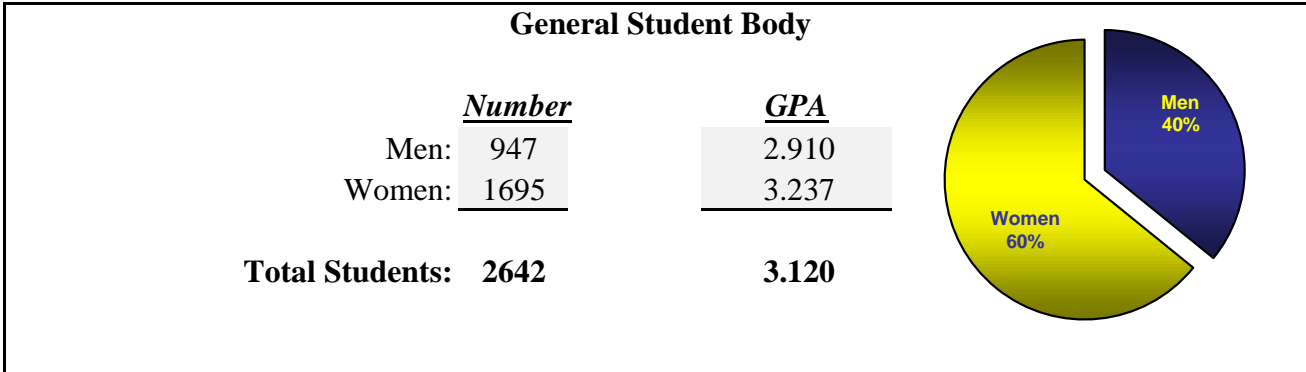

**Clarion University of Pennsylvania
Fraternity & Sorority Grade Report
Fall 2019**

Miscellaneous Statistics

The average fraternity size at Clarion University is 9 members.

The average sorority size at Clarion University is 27 members.