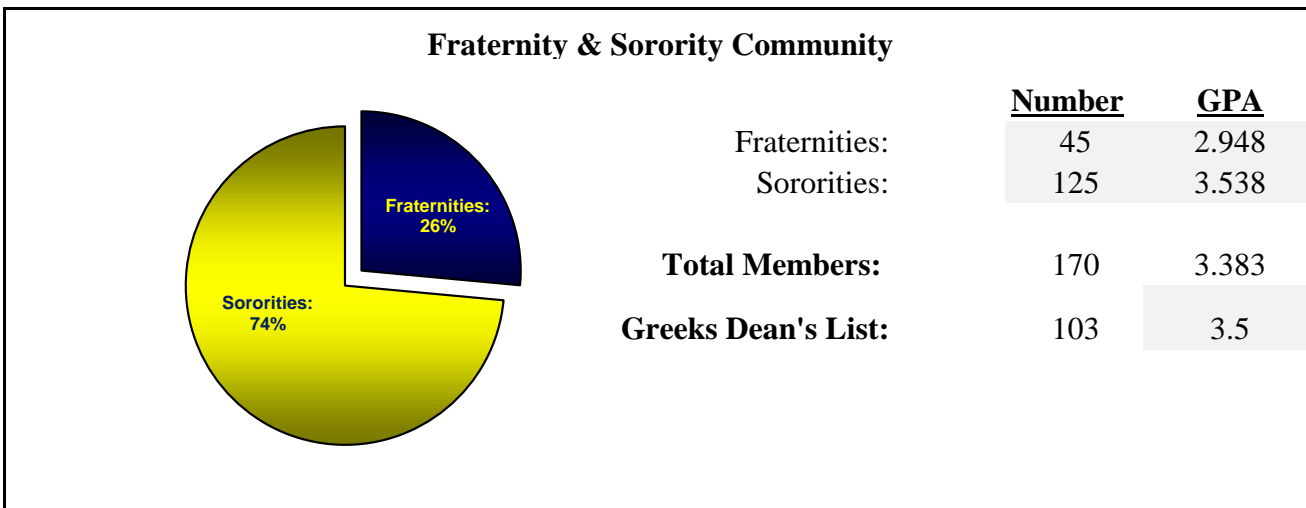

**Clarion University of Pennsylvania
Fraternity & Sorority Grade Report
Fall 2019**

Miscellaneous Statistics

The average fraternity size at Clarion University is 9 members.

The average sorority size at Clarion University is 27 members.

4.75% of the full-time men attending Clarion University are fraternity members.

7.37% of the full-time women attending Clarion University are sorority members.

6.43% of all full-time students attending Clarion University are members of fraternities & sororities

60.59% of fraternity & sorority members in the community made the Dean's List.

This report is based upon information obtained by the Assistant Director of the CLI from the University's Computing Services Department, and is based on full-time undergraduate students who were enrolled at Clarion University, during the Fall 2018 semester. Membership Information was submitted to the Center for Leadership & Involvement by the local chapters. Grade statistics were compiled by the Clarion University's Computing Services Department and the Assistant Director of CLI produced this report.