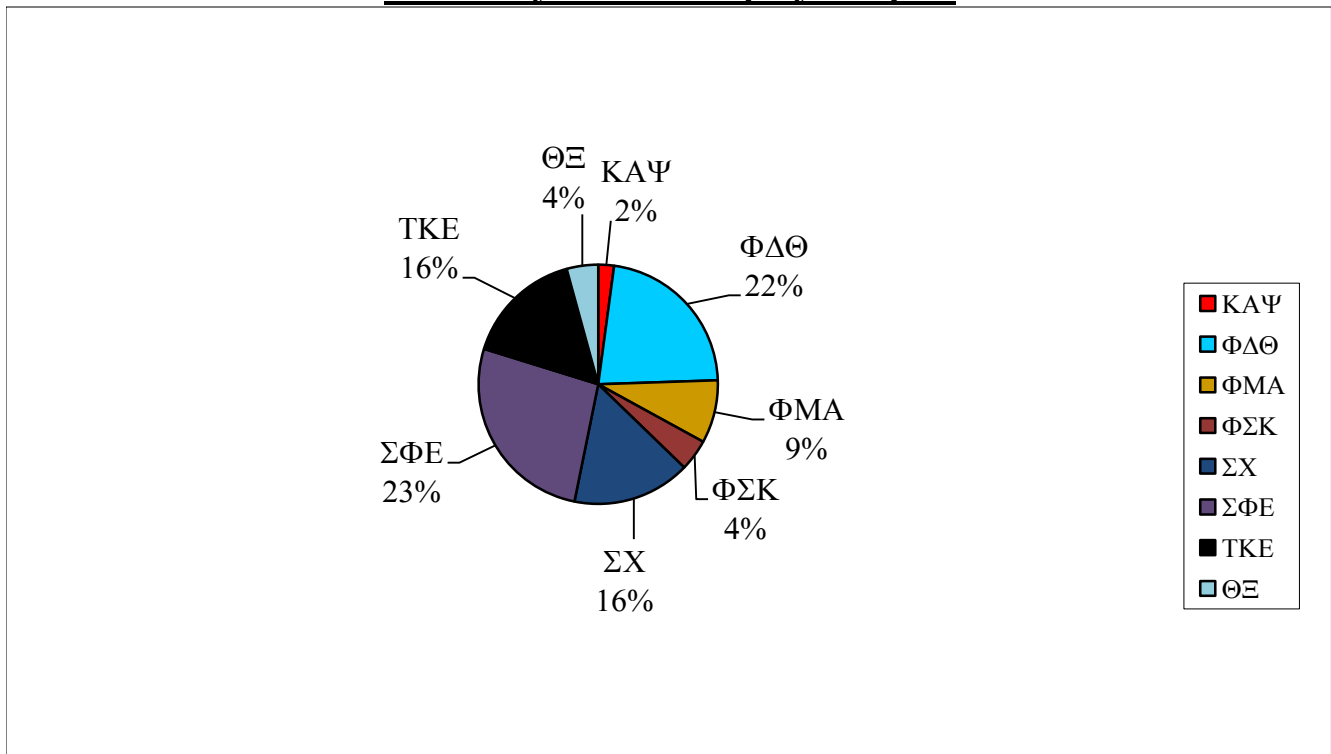

Clarion University Fraternity Grade Report - Fall 2014

<u>Fraternity</u>	<u>Active Members</u>		<u>Associate Members</u>		<u>Total Members</u>	
	Number	GPA	Number	GPA	Number	GPA
Kappa Alpha Psi	2	2.600	0	NA	2	2.600
Phi Delta Theta	18	2.923	3	2.049	21	2.798
Phi Mu Alpha	8	3.298	0	NA	8	3.298
Phi Sigma Kappa	4	2.817	0	NA	4	2.817
Sigma Chi	14	3.352	1	3.067	15	3.333
Sigma Phi Epsilon	21	3.095	4	3.454	25	3.152
Tau Kappa Epsilon	15	2.406	0	NA	15	2.406
Theta Xi	4	2.554	0	NA	4	2.554
<i>Fraternity Statistics</i>	86	2.950	8	2.870	94	2.944
<i>University Men's Average</i>	1459	2.622				
<i>Freshman Men's Average</i>	518	2.150				

Fraternity Membership by Chapter