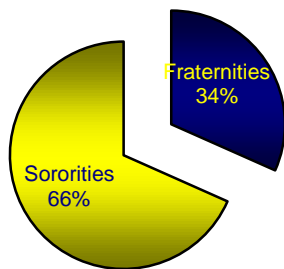

Fraternity & Sorority Community

	<u>Number</u>	<u>GPA</u>
Fraternities:	94	2.944
Sororities:	203	3.218
Total Members:	297	3.131

Miscellaneous Statistics

The average fraternity size at Clarion University is 12 members.*

The average sorority size at Clarion University is 26 members.^

6% of the full-time men attending Clarion University are fraternity members.

10% of the full-time women attending Clarion University are sorority members.

8% of all full-time students attending Clarion University are members of fraternities & sororities

This report is based upon information obtained by the Director of the Center for Leadership & Involvement from the University's Computing Services Department, and is based on full-time undergraduate students who were enrolled at Clarion University, during the Fall 2014 semester. Membership Information was submitted to the Center for Leadership & Involvement by the local chapters. Grade statistics were compiled by the Clarion University's Computing Services Department and the Assistant Director of CLI produced this report.

*13 factoring out NPHC chapters; ^34 factoring out NPHC & NALFO chapters