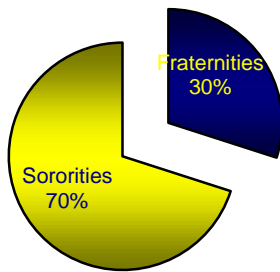

Clarion University of Pennsylvania Fraternity & Sorority Grade Report Fall 2016

General Student Body

	<u>Number</u>	<u>GPA</u>
Men:	1197	2.737
Women:	1877	3.146
Total Students:	3074	2.987

Fraternity & Sorority Community