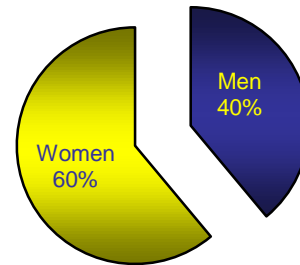

Clarion University of Pennsylvania Fraternity & Sorority Grade Report Fall 2016

General Student Body

	<u>Number</u>	<u>GPA</u>
Men:	1197	2.737
Women:	1877	3.146
Total Students:	3074	2.987

Fraternity & Sorority Community

The average sorority size at Clarion University is 32 members.

6% of the full-time men attending Clarion University are fraternity members.

9% of the full-time women attending Clarion University are sorority members.