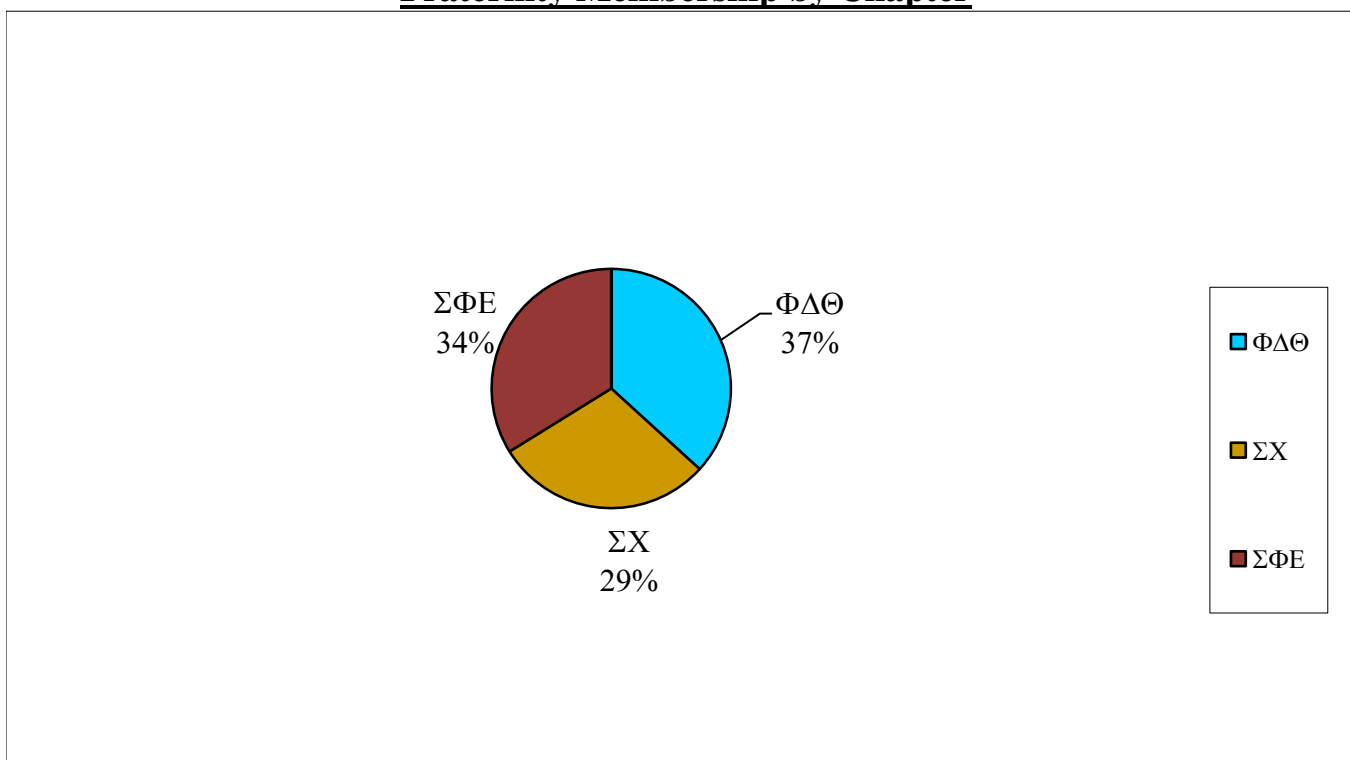

Clarion University Fraternity Grade Report - Fall 2016

<u>Fraternity</u>	<u>Active Members</u>		<u>Associate Members</u>		<u>Total Members</u>	
	Number	GPA	Number	GPA	Number	GPA
Phi Delta Theta	24	2.984	1	2.400	25	2.960
Sigma Chi	16	2.796	4	2.232	20	2.670
Sigma Phi Epsilon	19	3.219	4	3.313	23	3.235
<i>Fraternity Statistics</i>	59	3.000	9	2.650	68	2.960
<i>University Men's Average</i>	1197	2.737				
<i>Freshman Men's Average</i>	418	2.384				

Fraternity Membership by Chapter