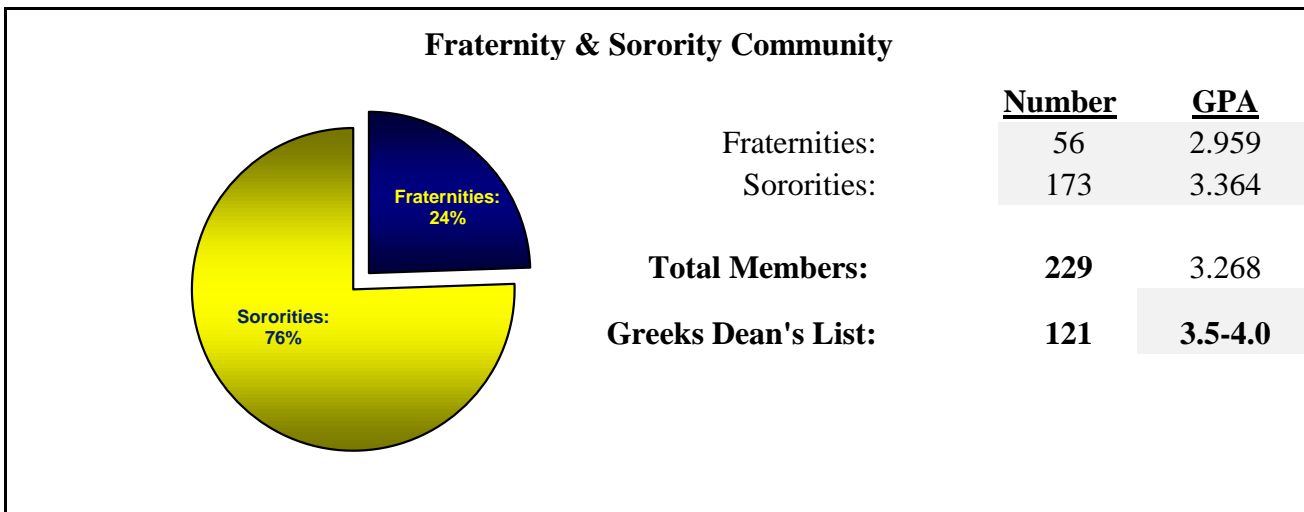

Clarion University of Pennsylvania Fraternity & Sorority Grade Report Spring 2019

Miscellaneous Statistics

The average fraternity size at Clarion University is **14** members.

The average sorority size at Clarion University is **35** members.

6.1% of the full-time men attending Clarion University are fraternity members.

11.31% of the full-time women attending Clarion University are sorority members.

9.35% of all full-time students attending Clarion University are members of fraternities & sororities