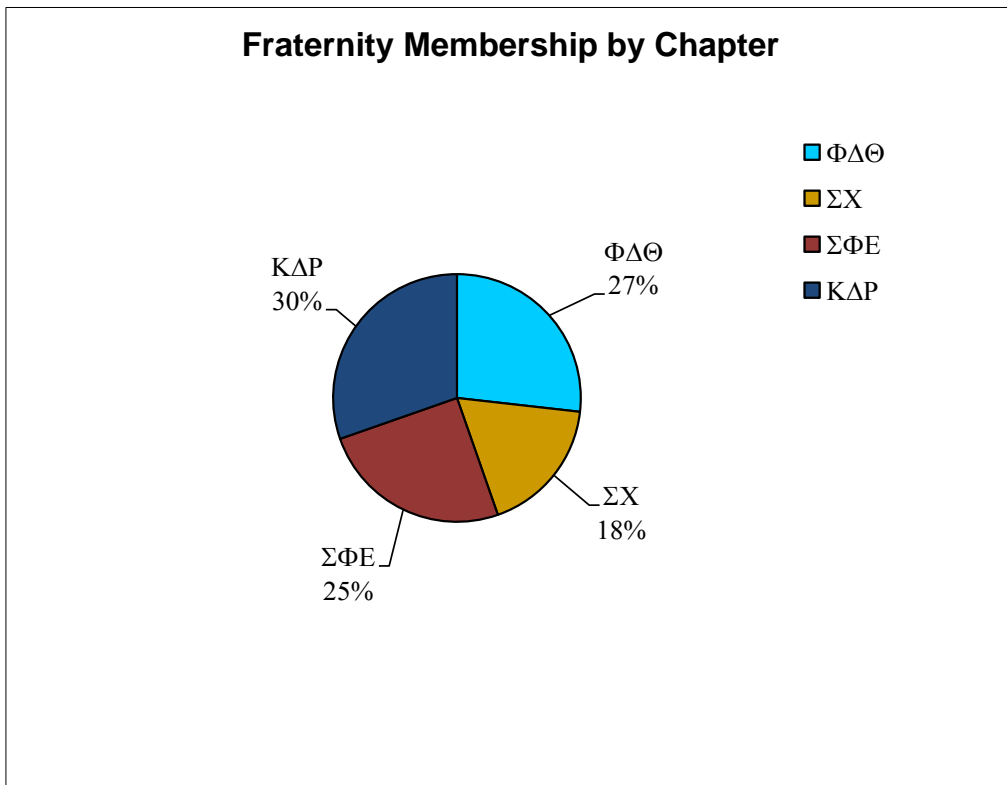

Clarion University Fraternity Grade Report - Spring 2018

<u>Fraternity</u>	<u>Active Members</u>		<u>New Members</u>		<u>Total Members</u>	
	<u>Number</u>	<u>GPA</u>	<u>Number</u>	<u>GPA</u>	<u>Number</u>	<u>GPA</u>
Phi Delta Theta	13	2.984	2	1.644	15	2.805
Sigma Chi	5	3.001	5	2.668	10	2.834
Sigma Phi Epsilon	12	3.172	2	1.885	14	2.998
Kappa Delta Rho	6	3.055	9	3.263	17	3.202
Fraternity Statistics	36	3.053	18	2.365	56	2.959
<i>University Men's Average</i>	918	2.892				
<i>Freshman Men's Average</i>	190	2.679