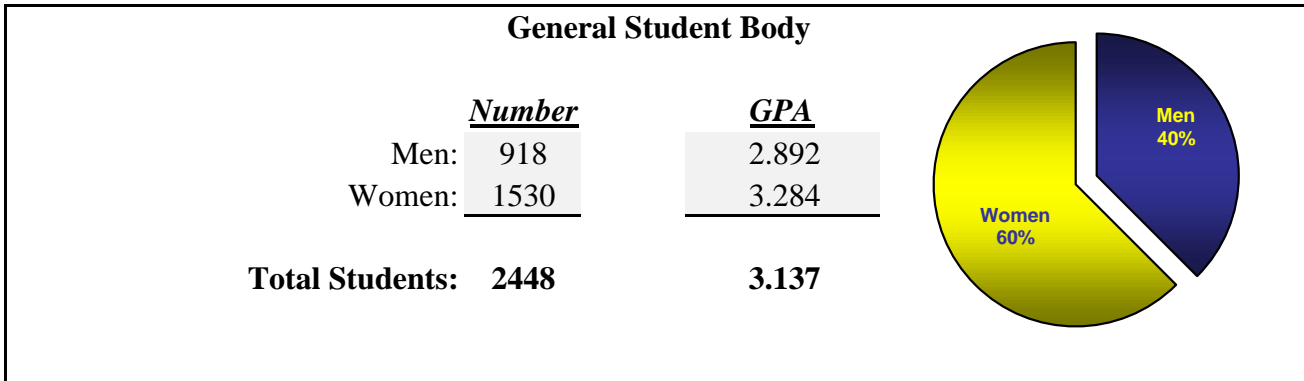

Clarion University of Pennsylvania Fraternity & Sorority Grade Report Spring 2019

Miscellaneous Statistics

The average fraternity size at Clarion University is **14** members.

The average sorority size at Clarion University is **35** members.