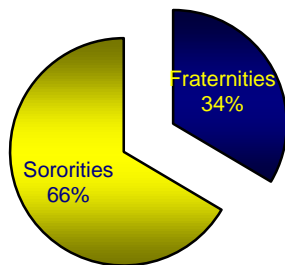

Fraternity & Sorority Community

	<u>Number</u>	<u>GPA</u>
Fraternities:	125	2.951
Sororities:	248	3.180
Total Members:	373	3.104

Miscellaneous Statistics

The average fraternity size at Clarion University is 16* members.

The average sorority size at Clarion University is 31^ members.

9% of the full-time men attending Clarion University are fraternity members.

12% of the full-time women attending Clarion University are sorority members.

11% of all full-time students attending Clarion University are members of fraternities & sororities

This report is based upon information obtained by the Director of the Center for Leadership & Involvement from the University's Computing Services Department, and is based on full-time undergraduate students who were enrolled at Clarion University, during the Spring 2014 semester. Membership Information was submitted to the Center for Leadership & Involvement by the local chapters. Grade statistics were compiled by the Clarion University's Computing Services Department and the Director of CLI produced this report.

*17 factoring out NPHC chapters; ^41 factoring out NPHC & NALFO chapters