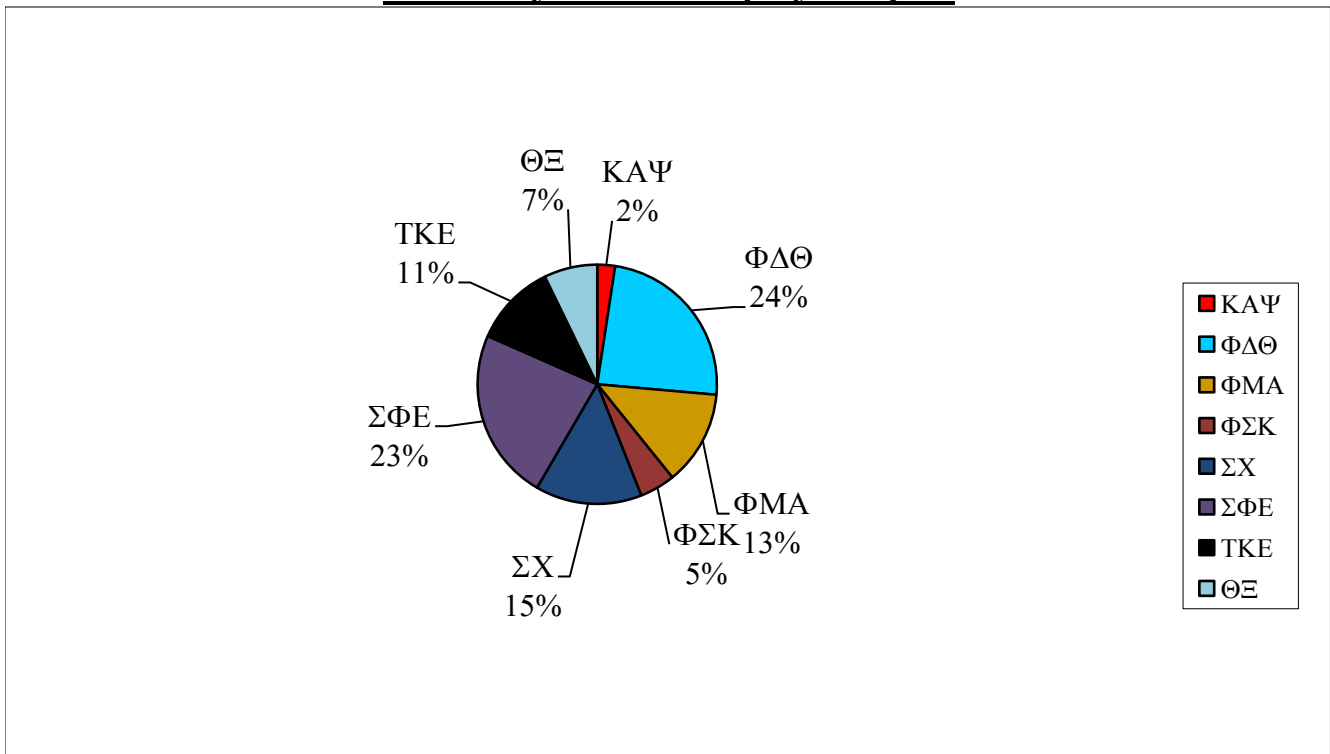

Clarion University Fraternity Grade Report - Spring 2014

<u>Fraternity</u>	<u>Active Members</u>		<u>Associate Members</u>		<u>Total Members</u>	
	Number	GPA	Number	GPA	Number	GPA
Kappa Alpha Psi	3	3.083	0	NA	3	3.083
Phi Delta Theta	21	3.176	9	2.722	30	3.040
Phi Mu Alpha	14	2.933	2	3.073	16	2.951
Phi Sigma Kappa	2	3.167	4	3.172	6	3.170
Sigma Chi	10	3.218	8	2.988	18	3.116
Sigma Phi Epsilon	22	2.796	7	3.539	29	2.975
Tau Kappa Epsilon	11	2.592	3	1.667	14	2.394
Theta Xi	8	2.821	1	3.800	9	2.930
<i>Fraternity Statistics</i>	91	3.141	34	2.965	125	2.951
<i>University Men's Average</i>	1447	2.764				
<i>Freshman Men's Average</i>	389	2.349				

Fraternity Membership by Chapter