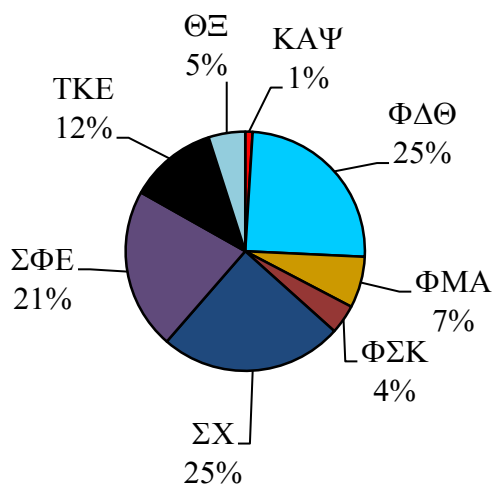

Clarion University Fraternity Grade Report - Spring 2015

<u>Fraternity</u>	<u>Active Members</u>		<u>Associate Members</u>		<u>Total Members</u>	
	Number	GPA	Number	GPA	Number	GPA
Kappa Alpha Psi	1	3.000	0	NA	1	3.000
Phi Delta Theta	17	2.992	8	3.015	25	2.999
Phi Mu Alpha	7	3.318	0	NA	7	3.318
Phi Sigma Kappa	4	2.933	0	NA	4	2.933
Sigma Chi	15	2.834	10	3.095	25	2.938
Sigma Phi Epsilon	14	3.396	8	3.392	22	3.395
Tau Kappa Epsilon	12	2.630	0	NA	12	2.630
Theta Xi	5	2.517	0	NA	5	2.517
<i>Fraternity Statistics</i>	75	2.973	26	3.162	101	3.022
<i>University Men's Average</i>	1277	2.802				
<i>Freshman Men's Average</i>	336	2.456				

Fraternity Membership by Chapter

ΚΑΨ	1
ΦΔΘ	25
ΦΜΑ	7
ΦΣΚ	4
ΣΧ	25
ΣΦΕ	22
ΤΚΕ	12
ΘΞ	5