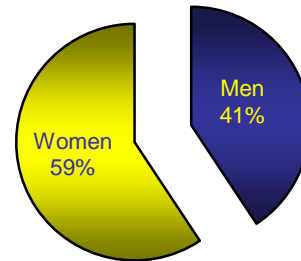

## General Student Body

	<u>Number</u>	<u>GPA</u>
Men:	1277	2.802
Women:	1861	3.181
<b>Total Students:</b>	<b>3138</b>	<b>3.027</b>