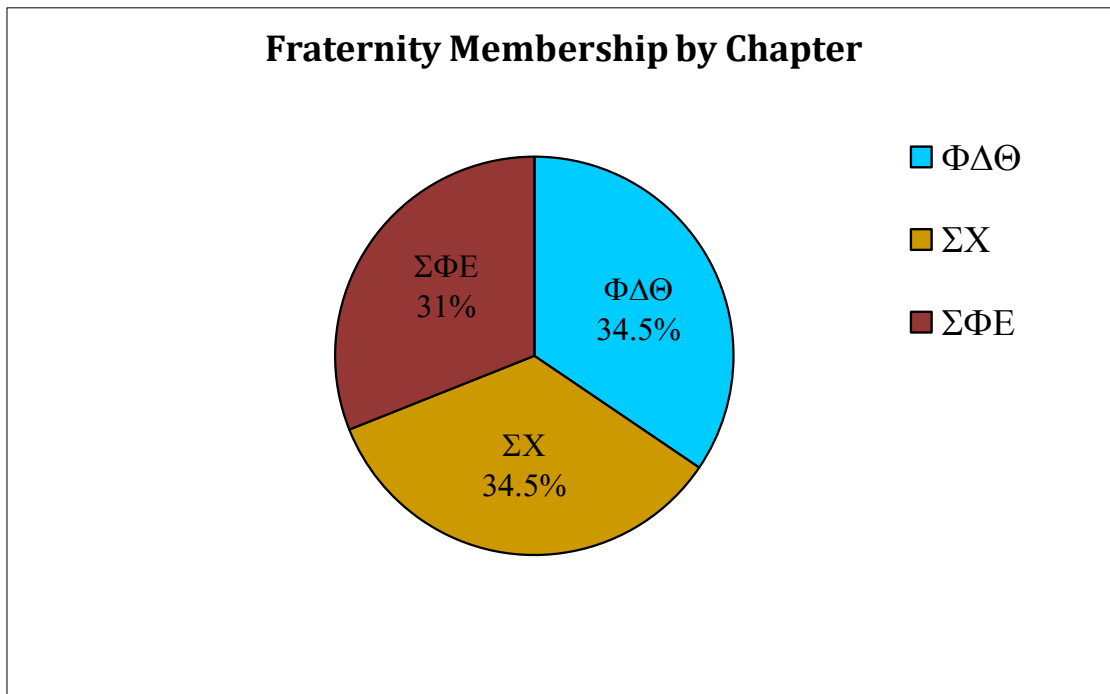

Clarion University Fraternity Grade Report - Spring 2020

<u>Fraternity</u>	Active Members		New Members		Total Members	
	Number	GPA	Number	GPA	Number	GPA
Phi Delta Theta	6	3.278	4	3.542	10	3.383
Sigma Chi	10	3.431	0	n/a	10	3.431
Sigma Phi Epsilon	8	3.642	1	4.000	9	3.665
Fraternity Statistics	24	3.450	5	3.771	29	3.487
University Men's Average	857	3.246				
Freshman Men's Average	219	3.188