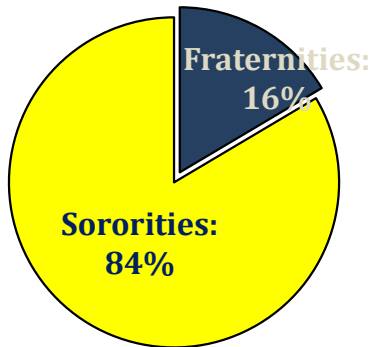

Clarion University of Pennsylvania Fraternity & Sorority Life Spring 2020 Grade Report

General Student Body

	Number	GPA
Men:	857	3.246
Women:	1563	3.537
Total Students:	2420	3.434

Fraternity & Sorority Community

	<u>Number</u>	<u>GPA</u>
Fraternities:	29	3.487
Sororities:	147	3.694
Total Members:	176	3.660
Greeks Dean's List:	133	3.5

Miscellaneous Statistics

- The average fraternity size at Clarion University is 9 members.
- The average sorority size at Clarion University is 29 members.
- 3.52% of the full-time men attending Clarion University are fraternity members.
- 9.66% of the full-time women attending Clarion University are sorority members.
- 7.50% of all full-time students attending Clarion University are members of fraternities & sororities.
- 75.57% of fraternity & sorority members in the community made the Dean's List.