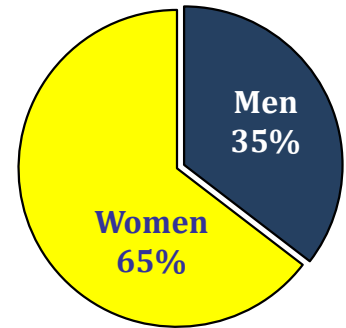

Clarion University of Pennsylvania Fraternity & Sorority Life Spring 2020 Grade Report

General Student Body

	Number	GPA
Men:	857	3.246
Women:	1563	3.537
Total Students:	2420	3.434

Fraternity & Sorority Community

	<u>Number</u>	<u>GPA</u>
Fraternities:	29	3.487
Sororities:	147	3.694
Total Members:	176	3.660
Greeks Dean's List:	133	3.5

Miscellaneous Statistics

- The average fraternity size at Clarion University is 9 members.
- The average sorority size at Clarion University is 29 members.
- 3.52% of the full-time men attending Clarion University are fraternity members.
- 9.66% of the full-time women attending Clarion University are sorority members.
- 7.50% of all full-time students attending Clarion University are members of fraternities & sororities.
- 75.57% of fraternity & sorority members in the community made the Dean's List.